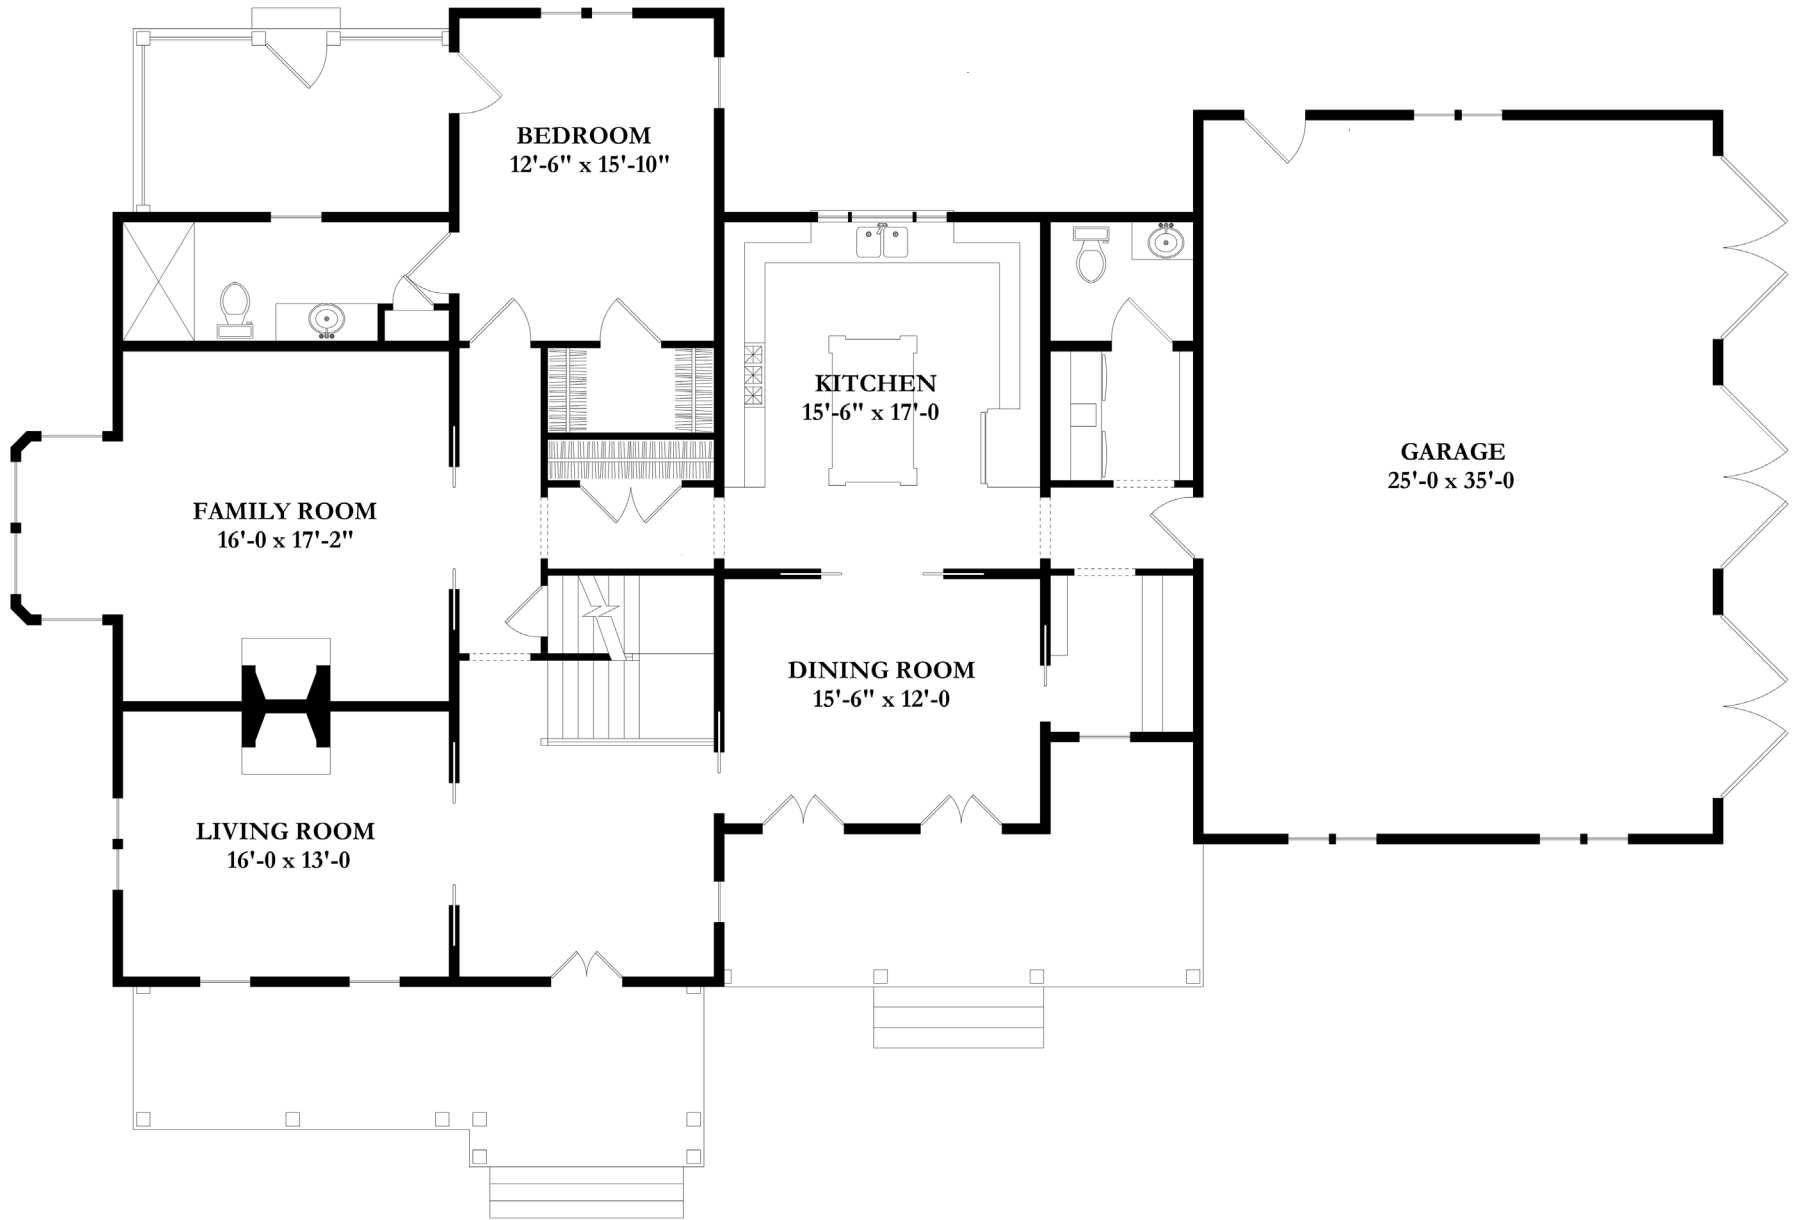

EVELINA GABRIELLE HOUSE

© WINTERTHUR MUSEUM

3220 SQ FT

EVELINA GABRIELLE HOUSE | FIRST FLOOR

3220 SQ FT