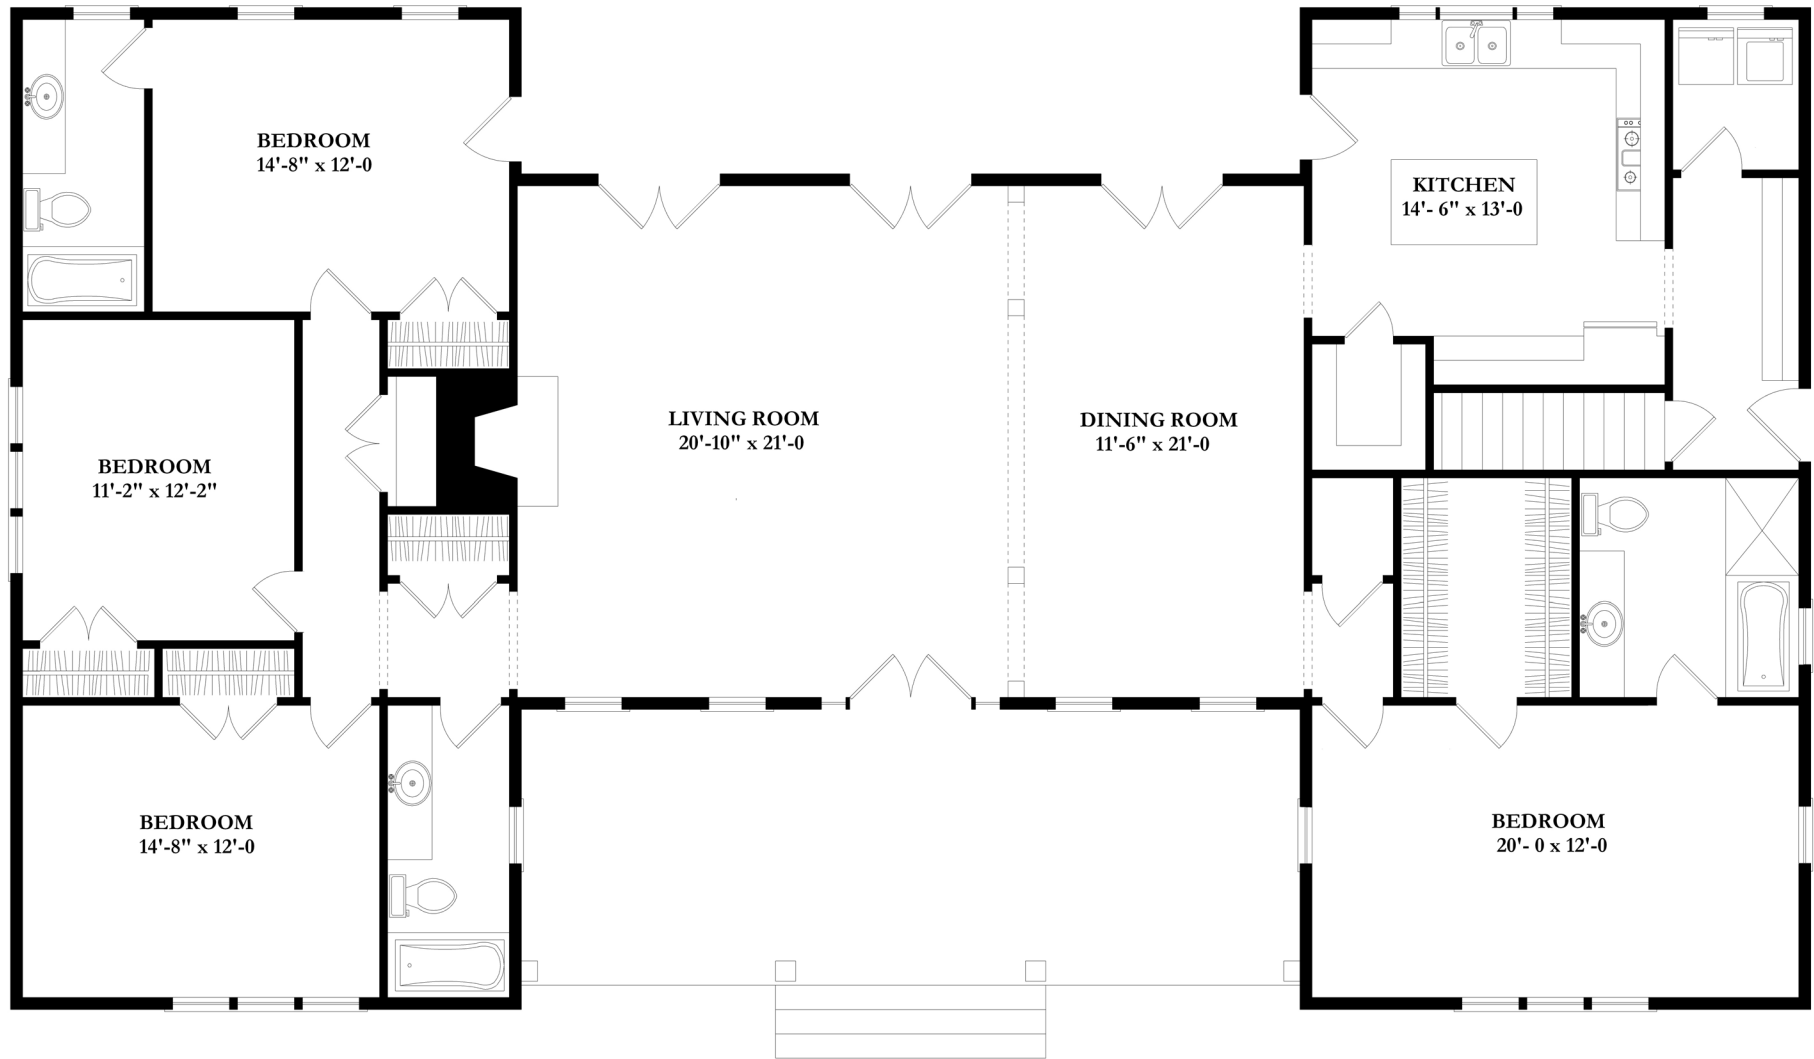

Linda E. Connor

AGATHA LOWE HOUSE

© WINTERTHUR MUSEUM

2426 SQ FT

AGATHA LOWE HOUSE | FIRST FLOOR

2426 SQ FT